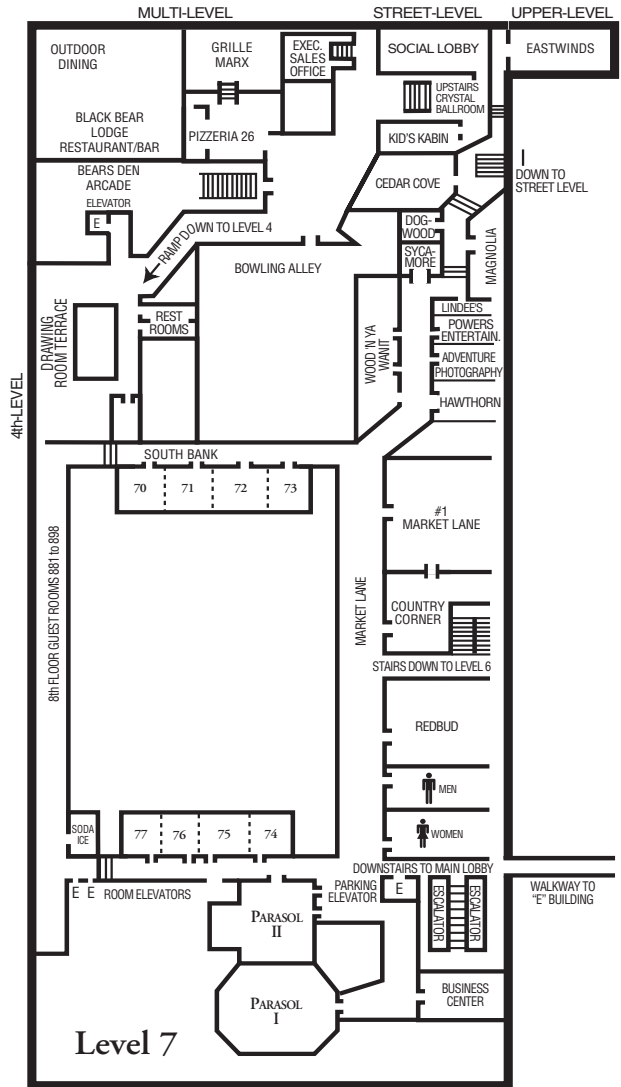

Building B Meeting Rooms

Having trouble with stairs?

Take the connecting corridor from Building A to Building B: From Building A, go to the double elevators where the guest rooms in Building A are located. Ride to Level 4. Go through the guest room hallway, exiting at the far end. Turn left and follow the hallway to Building B.

If you are in a mobility assistive device and are unable to maneuver any amount of stairs, please contact Guest Services at Extension 5 or 573-348-8623 for assistance.

Auditorium

The Auditorium is a building on the waterfront. Proceed down our main road, toward the Marina and the Arrowhead Pool. When walking toward these areas, you will see the Playground. The Auditorium is located to the right of the Playground.

Building D Meeting Rooms

Northwinds: Take the escalator or elevator from the Main Lobby to the catwalk to Building E. Cross the catwalk, walking to the 3rd level of Building E. Go left at Building E's main corridor and exit into the stairwell. Exit the building using the door on your left. Go across the road and into Building D, entering through the double glass doors on your left. Northwinds is straight ahead.

Suite G: Take the escalator or elevator from the Main Lobby to the catwalk to Building E. Cross the catwalk, walking to the 3rd level of Building E. Go left at Building E's main corridor and exit into the stairwell. Exit the building using the door on your left. Go across the road and into Building D, entering through the double glass doors on your left. Suite G is straight ahead, on your right.