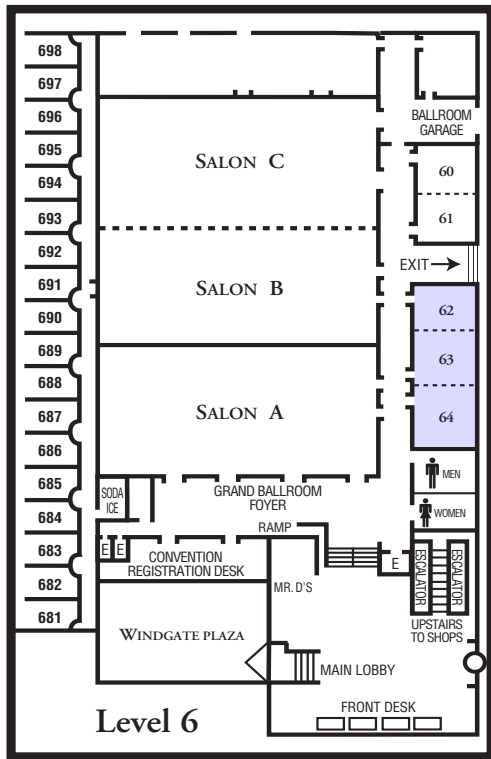

BUILDING A & B
(Meeting and Facilities Directional Map)

Building B Meeting Rooms

Crystal Ballroom: On the 7th floor of Building A (floor above the Main Lobby) go down Market Lane, past all the gift shops, down three flights of stairs to the Social Lobby. At the Social Lobby, take the short flight of carpeted steps up to the Crystal Ballroom, on the left.

Drawing Room Terrace: On the 7th floor of Building A (floor above the Main Lobby) go down Market Lane, past all the gift shops, down three flights of stairs to the Social Lobby. At the Social Lobby, take the short flight of tile steps down, go past the entrance to the Black Bear Lodge Restaurant and the Bowling Alley. Proceed down the ramp, turn right and go straight ahead to the Drawing Room Terrace.

Hawthorn: On the 7th floor of Building A (floor above the Main Lobby) go down Market Lane, past the #1 Gift Shop. Hawthorn is on the right side of the hallway, across from Wood'n Ya WanIt.

Sycamore: On the 7th floor of Building A (floor above the Main Lobby) go down Market Lane, past Wood'n Ya WanIt. Sycamore is on your left before Lindee's.

Magnolia: On the 7th floor of Building A (floor above the Main Lobby) go down Market Lane, past all the gift shops, down one flight of stairs. Magnolia is on your right.

Dogwood: On the 7th floor of Building A (floor above the Main Lobby) go down Market Lane, past all the gift shops, down one flight of stairs. Dogwood is on your left.